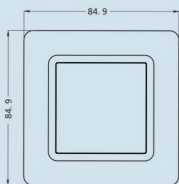

best structure design makes best match between plates

Unique clip design ensures the product match with installation box tighten

Tooth elastic buckle to facilitate tear open outfit

+

=

Long life LED lighting ,
warm and calm