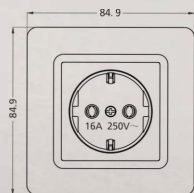

best structure design makes best match between plates

Unique clip design ensures the product match with installation box tighten

Tooth elastic buckle to facilitate tear open outfit

+

=

Long life LED lighting ,
warm and calm