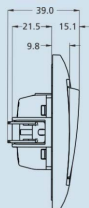

best structure design makes best match between plates

Unique clip design ensures the product match with installation box tighten

Tooth elastic buckle to facilitate tear open outfit

+

=

Long life LED lighting ,
warm and calm