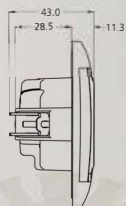

best structure design makes best match between plates

Unique clip design ensures the product match with installation box tighten

Tooth elastic buckle to facilitate tear open outfit

+

=

Long life LED lighting ,
warm and calm