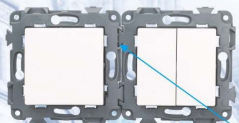

best structure design makes best match between plates

Tooth elastic buckle to facilitate tear open outfit

+

=